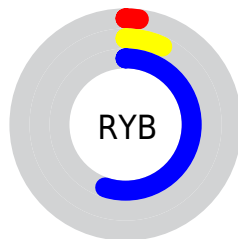

- Red (2%)
- Yellow (7%)
- Blue (55%)