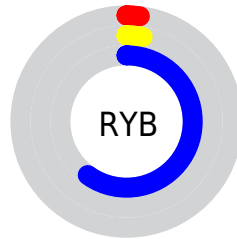

- Red (2%)
- Yellow (3%)
- Blue (60%)