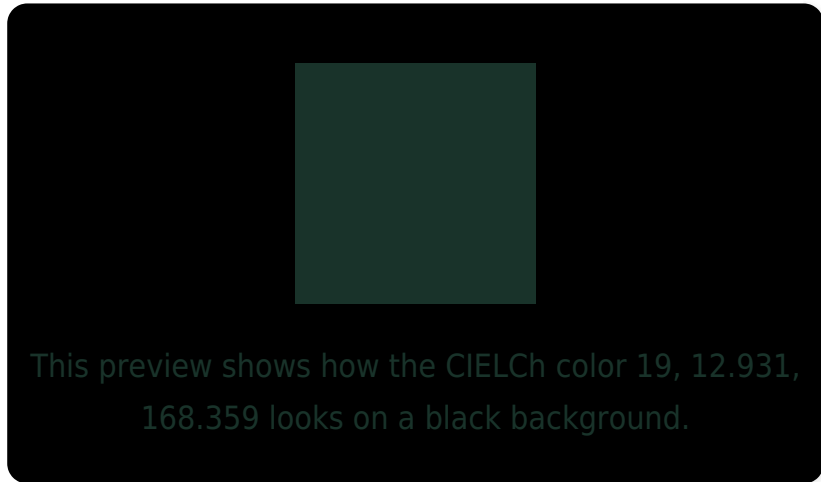

## White Background

This preview shows how the CIELCh color 19, 12.931, 168.359 looks on a white background.

# Black Background