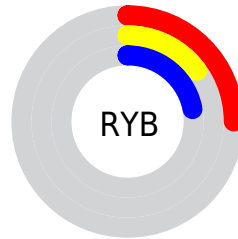

## Conversions Part 2

<b>Format</b>	<b>Color</b>
<b>R<sub>YB</sub></b>	63, 38, 56
Decimal	4138552
CIE <sub>Lab</sub>	19.00, 15.13, -6.75
CIE <sub>LCh</sub>	19, 16.570, 335.969
Yxy	2.7468, 0.3365, 0.2658
Android (android.graphics.Color)	4282328632 (0xFF3F2638)
YUV	47.5270, 4.1772, 13.5698
Hunter-Lab	16.5735, 8.4542, -3.1034

# Details

The CIELCh color **19, 16.570, 335.969** is a dark color, and the websafe version is hex **333333**. A complement of this color would be **24, 16.413, 150.637**, and the grayscale version is **20, 0.004, 296.813**.

A 20% lighter version of the original color is **39, 16.812, 335.375**, and **1, 7.748, 340.326** is the 20% darker color. If you saturate the color by 10%, you get **17, 20.581, 336.688**, and if you desaturate by 10%, it is **21, 12.411, 335.291**.

# Distribution

Red (25%)

Green (15%)

Blue (22%)

Red (25%)

Yellow (15%)

Blue (22%)

Cyan (0%)