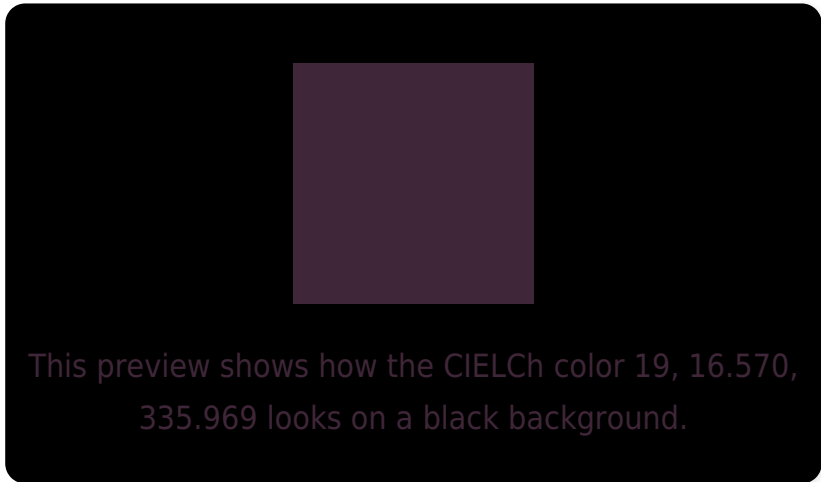

## White Background

This preview shows how the CIE LCh color 19, 16.570, 335.969 looks on a white background.

# Black Background