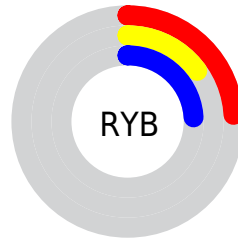

## Conversions Part 2

<b>Format</b>	<b>Color</b>
<b>R<sub>YB</sub></b>	60, 39, 61
Decimal	3942205
CIE <sub>Lab</sub>	19.00, 14.36, -10.12
CIE <sub>LCh</sub>	19, 17.564, 324.819
Yxy	2.7468, 0.3135, 0.2511
Android (android.graphics.Color)	4282132285 (0xFF3C273D)
YUV	47.7870, 6.5140, 10.7108
Hunter-Lab	16.5735, 7.9299, -5.4338

# Details

The CIELCh color **19, 17.564, 324.819** is a dark color, and the websafe version is hex **333333**. A complement of this color would be **23, 17.521, 141.161**, and the grayscale version is **20, 0.004, 296.813**.

A 20% lighter version of the original color is **39, 17.630, 325.579**, and **1, 9.918, 318.680** is the 20% darker color. If you saturate the color by 10%, you get **17, 22.289, 325.233**, and if you desaturate by 10%, it is **21, 12.709, 324.382**.

# Distribution

 Red (24%)

 Green (15%)

 Blue (24%)

 Red (24%)

 Yellow (15%)

 Blue (24%)

 Cyan (2%)