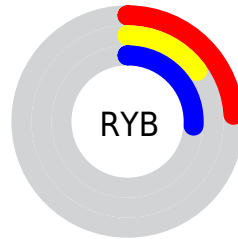

## Conversions Part 2

<b>Format</b>	<b>Color</b>
<b>RYB</b>	60, 38, 66
Decimal	3941954
CIELab	19.00, 16.24, -13.62
CIELCh	19, 21.192, 320.007
Yxy	2.7468, 0.3006, 0.2327
Android (android.graphics.Color)	4282132034 (0xFF3C2642)
YUV	47.7700, 8.9874, 10.7257
Hunter-Lab	16.5735, 9.2051, -8.1006

# Details

The CIELCh color **19, 21.192, 320.007** is a dark color, and the websafe version is hex **333366**. A complement of this color would be **26, 20.818, 136.367**, and the grayscale version is **20, 0.004, 296.813**.

A 20% lighter version of the original color is **39, 21.432, 320.151**, and **2, 13.086, 311.381** is the 20% darker color. If you saturate the color by 10%, you get **17, 26.076, 320.347**, and if you desaturate by 10%, it is **21, 16.182, 319.633**.

# Distribution

 Red (24%)

 Green (15%)

 Blue (26%)

 Red (24%)

 Yellow (15%)

 Blue (26%)

 Cyan (9%)