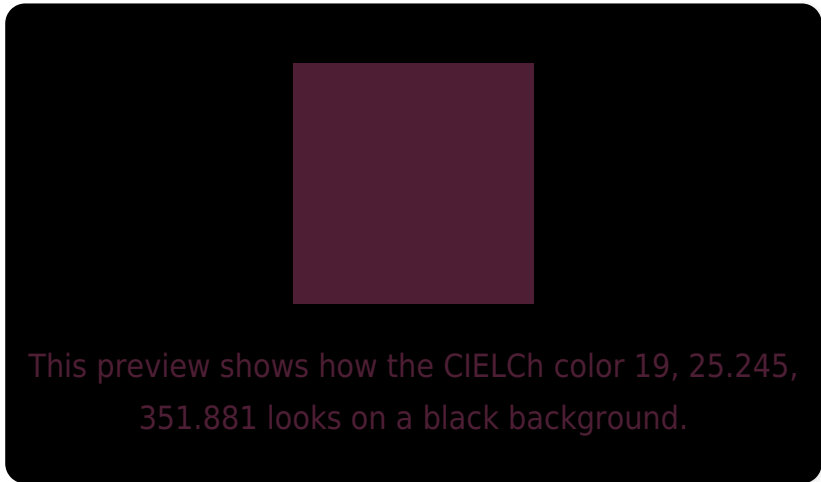

## White Background

This preview shows how the CIE LCh color 19, 25.245, 351.881 looks on a white background.

# Black Background