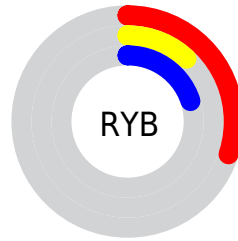

## Conversions Part 2

<b>Format</b>	<b>Color</b>
<b>R<sub>YB</sub></b>	77, 30, 52
Decimal	5054004
CIE Lab	19.00, 24.99, -3.57
CIE LCh	19, 25.245, 351.881
Yxy	2.7468, 0.3963, 0.2632
Android (android.graphics.Color)	4283244084 (0xFF4D1E34)
YUV	46.5610, 2.6814, 26.6950
Hunter-Lab	16.5735, 15.5320, -1.1085

# Details

The CIELCh color **19, 25.245, 351.881** is a dark color, and the websafe version is hex **663333**. A complement of this color would be **29, 23.578, 159.317**, and the grayscale version is **19, 0.004, 296.813**.

A 20% lighter version of the original color is **39, 25.406, 352.250**, and **3, 14.844, 10.024** is the 20% darker color. If you saturate the color by 10%, you get **17, 28.664, 353.640**, and if you desaturate by 10%, it is **21, 21.393, 350.414**.

# Distribution

- Red (30%)
- Green (12%)
- Blue (20%)

- Red (30%)
- Yellow (12%)
- Blue (20%)

- Cyan (0%)
- Magenta (61%)
- Yellow (32%)
- Black (70%)

- Cyan (70%)
- Magenta (88%)
- Yellow (80%)