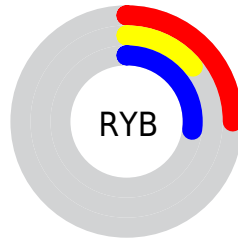

Conversions

Conversions Part 2

Format	Color
RYB	65, 35, 69
Decimal	4268869
CIELab	19.00, 20.77, -15.52
CIElCh	19, 25.932, 323.225
Yxy	2.7468, 0.3067, 0.2191
Android (android.graphics.Color)	4282458949 (0xFF412345)
YUV	47.8460, 10.4289, 15.0441
Hunter-Lab	16.5735, 12.4017, -9.6623

Details

The CIELCh color **19, 25.932, 323.225** is a dark color, and the websafe version is hex **330033**. A complement of this color would be **26, 25.721, 138.397**, and the grayscale version is **20, 0.004, 296.813**.

A 20% lighter version of the original color is **39, 25.476, 323.616**, and **2, 15.887, 319.697** is the 20% darker color. If you saturate the color by 10%, you get **17, 30.770, 323.552**, and if you desaturate by 10%, it is **21, 20.809, 322.850**.

Distribution

-  Red (25%)
-  Green (14%)
-  Blue (27%)

-  Red (25%)
-  Yellow (14%)
-  Blue (27%)

-  Cyan (6%)
-  Magenta (49%)
-  Yellow (0%)
-  Black (73%)

-  Cyan (75%)
-  Magenta (86%)
-  Yellow (73%)