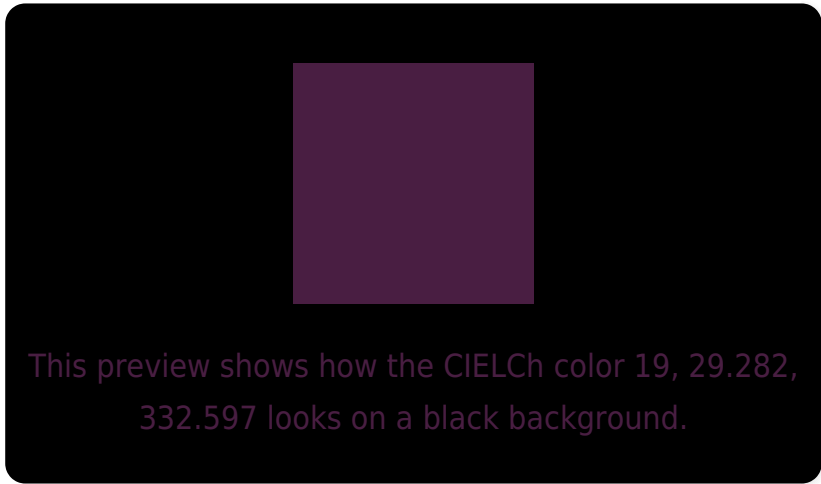

## White Background

This preview shows how the CIE LCh color 19, 29.282, 332.597 looks on a white background.

## Color Contrast Check

Large Text (above 18pt) WCAG AA ✓ Pass

Any Text WCAG AA ✓ Pass

Large Text (above 18pt) WCAG AAA ✓ Pass

Any Text WCAG AAA ✓ Pass

# Black Background