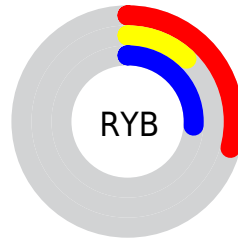

## Conversions Part 2

<b>Format</b>	<b>Color</b>
<b>R<sub>YB</sub></b>	73, 30, 66
Decimal	4791874
CIE <sub>Lab</sub>	19.00, 26.00, -13.48
CIE <sub>LCh</sub>	19, 29.282, 332.597
Yxy	2.7468, 0.3384, 0.2210
Android (android.graphics.Color)	4282981954 (0xFF491E42)
YUV	46.9610, 9.3862, 22.8362
Hunter-Lab	16.5735, 16.2995, -7.9865

# Details

The CIELCh color **19, 29.282, 332.597** is a dark color, and the websafe version is hex **330033**. A complement of this color would be **27, 29.470, 144.540**, and the grayscale version is **19, 0.004, 296.813**.

A 20% lighter version of the original color is **39, 29.446, 332.587**, and **3, 17.083, 334.141** is the 20% darker color. If you saturate the color by 10%, you get **17, 33.292, 333.195**, and if you desaturate by 10%, it is **21, 24.754, 332.007**.

# Distribution

Red (29%)

Green (12%)

Blue (26%)

Red (29%)

Yellow (12%)

Blue (26%)

Cyan (0%)