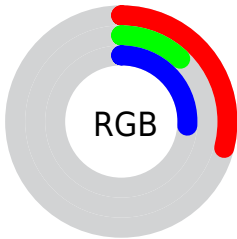

Distribution

Red (29%)

Green (12%)

Blue (26%)