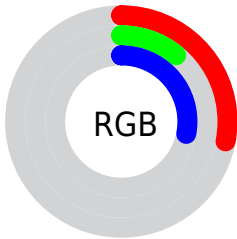

Distribution

- Red (28%)
- Green (11%)
- Blue (28%)