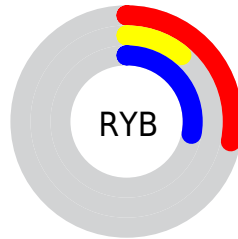

## Conversions Part 2

<b>Format</b>	<b>Color</b>
<b>R<sub>YB</sub></b>	72, 29, 72
Decimal	4726088
CIE <sub>Lab</sub>	19.00, 27.46, -17.71
CIE <sub>LCh</sub>	19, 32.672, 327.180
Yxy	2.7468, 0.3186, 0.2030
Android (android.graphics.Color)	4282916168 (0xFF481D48)
YUV	46.7590, 12.4438, 22.1364
Hunter-Lab	16.5735, 17.4311, -11.5515

# Details

The CIELCh color **19, 32.672, 327.180** is a dark color, and the websafe version is hex **330033**. A complement of this color would be **27, 32.897, 140.005**, and the grayscale version is **19, 0.004, 296.813**.

A 20% lighter version of the original color is **39, 33.089, 327.016**, and **3, 19.804, 324.971** is the 20% darker color. If you saturate the color by 10%, you get **18, 37.067, 327.525**, and if you desaturate by 10%, it is **21, 27.715, 326.782**.

# Distribution

- Red (28%)
- Green (11%)
- Blue (28%)

- Red (28%)
- Yellow (11%)
- Blue (28%)

- Cyan (0%)
- Magenta (60%)
- Yellow (0%)
- Black (72%)

- Cyan (72%)
- Magenta (89%)
- Yellow (72%)