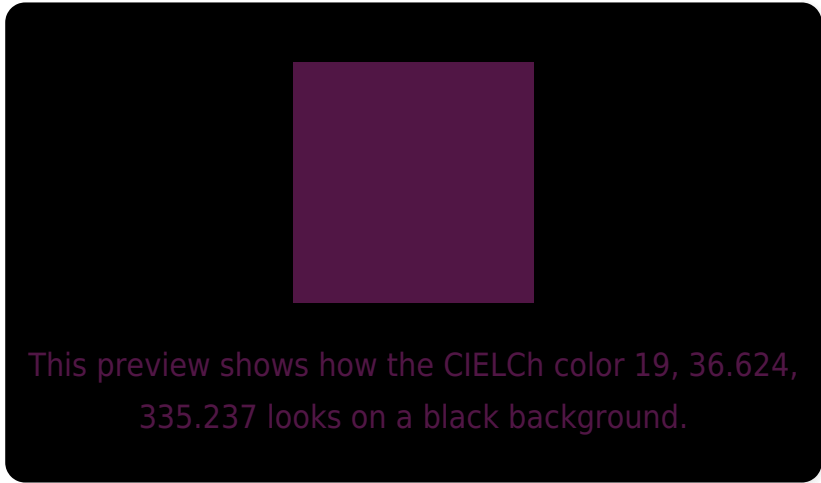

## White Background

This preview shows how the CIE LCh color 19, 36.624, 335.237 looks on a white background.

## Color Contrast Check

Large Text (above 18pt) WCAG AA ✓ Pass

Any Text WCAG AA ✓ Pass

Large Text (above 18pt) WCAG AAA ✓ Pass

Any Text WCAG AAA ✓ Pass

# Black Background