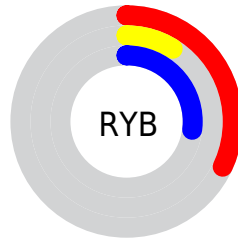

## Conversions Part 2

<b>Format</b>	<b>Color</b>
<b>R<sub>YB</sub></b>	81, 22, 69
Decimal	5314117
CIE <sub>Lab</sub>	19.00, 33.26, -15.34
CIE <sub>LCh</sub>	19, 36.624, 335.237
Yxy	2.7468, 0.3543, 0.2051
Android (android.graphics.Color)	4283504197 (0xFF511645)
YUV	44.9990, 11.8325, 31.5729
Hunter-Lab	16.5735, 22.1107, -9.5077

# Details

The CIELCh color **19, 36.624, 335.237** is a dark color, and the websafe version is hex **330033**. A complement of this color would be **30, 37.451, 143.897**, and the grayscale version is **18, 0.003, 296.813**.

A 20% lighter version of the original color is **39, 36.669, 335.215**, and **4, 21.744, 340.512** is the 20% darker color. If you saturate the color by 10%, you get **18, 39.657, 335.994**, and if you desaturate by 10%, it is **21, 32.729, 334.529**.

# Distribution

- Red (32%)
- Green (9%)
- Blue (27%)

- Red (32%)
- Yellow (9%)
- Blue (27%)

- Cyan (0%)
- Magenta (73%)
- Yellow (15%)
- Black (68%)

- Cyan (68%)
- Magenta (91%)
- Yellow (73%)