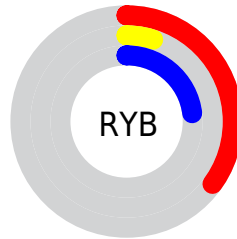

- Red (35%)
- Yellow (5%)
- Blue (23%)