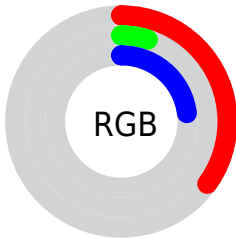

Distribution

- Red (35%)
- Green (5%)
- Blue (23%)