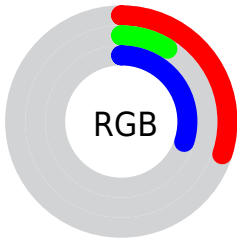

Distribution

- Red (30%)
- Green (9%)
- Blue (30%)