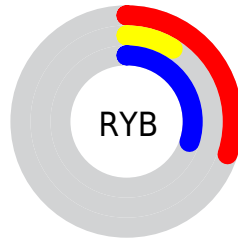

## Conversions Part 2

Format	Color
<a href="#">RYB</a>	<a href="#">77, 23, 77</a>
Decimal	<a href="#">5052237</a>
CIELab	<a href="#">19.00, 33.12, -21.05</a>
CIELCh	<a href="#">19, 39.244, 327.559</a>
Yxy	<a href="#">2.7468, 0.3195, 0.1853</a>
Android (android.graphics.Color)	<a href="#">4283242317 (0xFF4D174D)</a>
YUV	<a href="#">45.3020, 15.6271, 27.7991</a>
Hunter-Lab	<a href="#">16.5735, 21.9970, -14.6561</a>

# Details

The CIELCh color **19, 39.244, 327.559** is a dark color, and the websafe version is hex **330033**. A complement of this color would be **28, 39.748, 138.874**, and the grayscale version is **19, 0.003, 296.813**.

A 20% lighter version of the original color is **39, 39.126, 327.726**, and **4, 24.058, 326.312** is the 20% darker color. If you saturate the color by 10%, you get **18, 43.012, 327.835**, and if you desaturate by 10%, it is **20, 34.671, 327.217**.

# Distribution

- Red (30%)
- Green (9%)
- Blue (30%)

- Red (30%)
- Yellow (9%)
- Blue (30%)

- Cyan (0%)
- Magenta (70%)
- Yellow (0%)
- Black (70%)

- Cyan (70%)
- Magenta (91%)
- Yellow (70%)