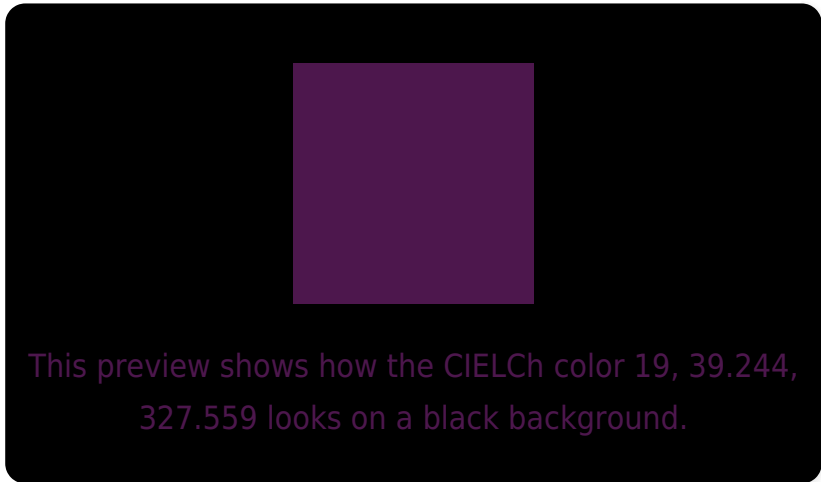

## White Background

This preview shows how the CIE LCh color 19, 39.244, 327.559 looks on a white background.

# Black Background