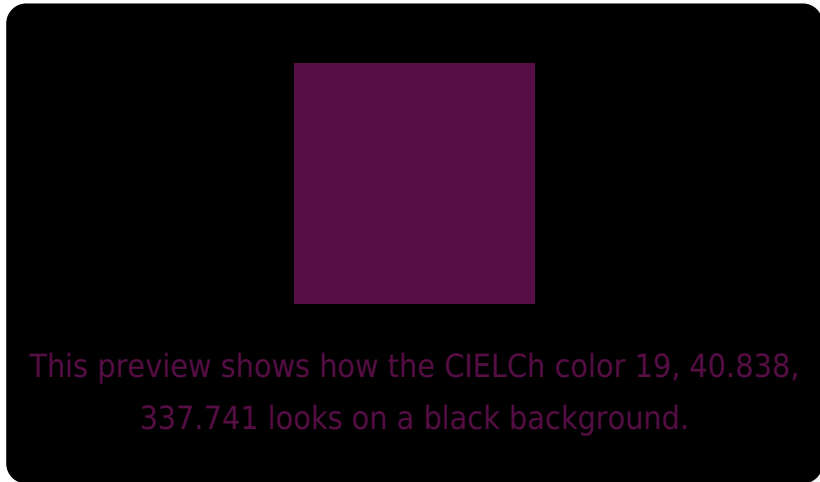

## White Background

This preview shows how the CIELCh color 19, 40.838, 337.741 looks on a white background.

## Color Contrast Check

Large Text (above 18pt) WCAG AA ✓ Pass

Any Text WCAG AA ✓ Pass

Large Text (above 18pt) WCAG AAA ✓ Pass

Any Text WCAG AAA ✓ Pass

# Black Background