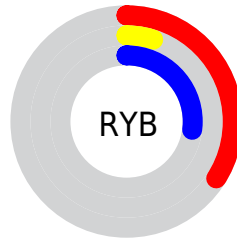

- Red (34%)
- Yellow (5%)
- Blue (27%)