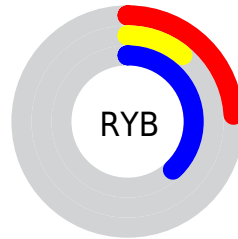

## Conversions Part 2

<b>Format</b>	<b>Color</b>
<b>R<sub>YB</sub></b>	62, 29, 96
Decimal	4070752
CIE <sub>Lab</sub>	19.00, 30.51, -33.80
CIE <sub>LCh</sub>	19, 45.530, 312.071
Yxy	2.7468, 0.2434, 0.1474
Android (android.graphics.Color)	4282260832 (0xFF3E1D60)
YUV	46.5050, 24.4010, 13.5891
Hunter-Lab	16.5735, 19.8553, -29.0235

# Details

The CIELCh color **19, 45.530, 312.071** is a dark color, and the websafe version is hex **333366**. A complement of this color would be **37, 41.170, 126.076**, and the grayscale version is **19, 0.004, 296.813**.

A 20% lighter version of the original color is **39, 45.623, 312.350**, and **3, 33.213, 306.351** is the 20% darker color. If you saturate the color by 10%, you get **16, 51.272, 312.331**, and if you desaturate by 10%, it is **22, 39.193, 311.665**.

# Distribution

Red (24%)

Green (11%)

Blue (38%)

Red (24%)

Yellow (11%)

Blue (38%)

Cyan (35%)