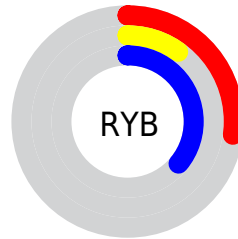

## Conversions Part 2

<b>Format</b>	<b>Color</b>
<b>R<sub>YB</sub></b>	70, 25, 92
Decimal	4594012
CIE Lab	19.00, 33.60, -30.93
CIE LCh	19, 45.664, 317.368
Yxy	2.7468, 0.2671, 0.1537
Android (android.graphics.Color)	4282784092 (0xFF46195C)
YUV	46.0930, 22.6322, 20.9664
Hunter-Lab	16.5735, 22.3940, -25.4202

# Details

The CIELCh color **19, 45.664, 317.368** is a dark color, and the websafe version is hex **663366**. A complement of this color would be **35, 43.396, 131.658**, and the grayscale version is **19, 0.003, 296.813**.

A 20% lighter version of the original color is **39, 46.042, 317.445**, and **4, 32.010, 312.929** is the 20% darker color. If you saturate the color by 10%, you get **17, 50.381, 317.384**, and if you desaturate by 10%, it is **21, 40.121, 317.188**.

# Distribution

Red (27%)

Green (10%)

Blue (36%)

Red (27%)

Yellow (10%)

Blue (36%)

Cyan (24%)