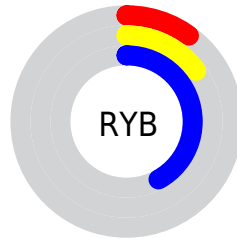

## Conversions Part 2

<b>Format</b>	<b>Color</b>
<b>R<sub>YB</sub></b>	25, 37, 107
Decimal	1648491
CIE <sub>Lab</sub>	19.00, 20.32, -41.37
CIE <sub>LCh</sub>	19, 46.086, 296.158
Yxy	2.7468, 0.1826, 0.1315
Android (android.graphics.Color)	4279838571 (0xFF19276B)
YUV	42.5660, 31.7660, -15.4054
Hunter-Lab	16.5735, 12.0737, -39.6301

# Details

The CIELCh color **19, 46.086, 296.158** is a dark color, and the websafe version is hex **333366**. A complement of this color would be **40, 39.050, 93.837**, and the grayscale version is **17, 0.003, 296.813**.

A 20% lighter version of the original color is **39, 45.797, 296.026**, and **3, 40.195, 299.911** is the 20% darker color. If you saturate the color by 10%, you get **16, 52.751, 298.865**, and if you desaturate by 10%, it is **22, 39.416, 293.540**.

# Distribution

-  Red (10%)
-  Green (15%)
-  Blue (42%)

-  Red (10%)
-  Yellow (15%)
-  Blue (42%)

-  Cyan (76%)
-  Magenta (63%)
-  Yellow (0%)
-  Black (58%)

-  Cyan (90%)
-  Magenta (85%)
-  Yellow (58%)