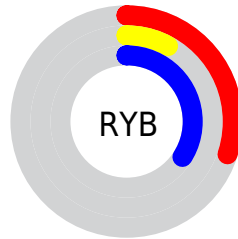

- Red (30%)
- Yellow (8%)
- Blue (34%)