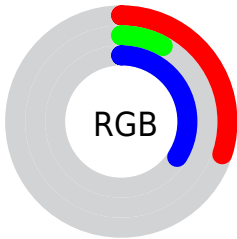

Distribution

- Red (30%)
- Green (8%)
- Blue (34%)