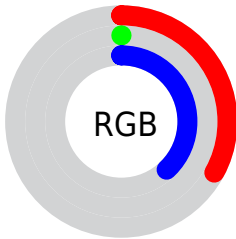

Distribution

- Red (33%)
- Green (0%)
- Blue (38%)