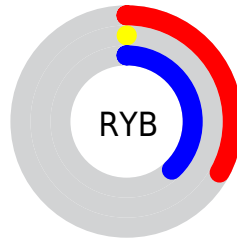

- Red (33%)
- Yellow (0%)
- Blue (38%)