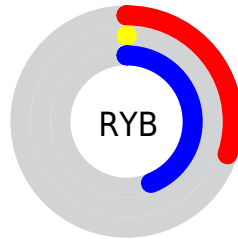

- Red (30%)
- Yellow (0%)
- Blue (44%)