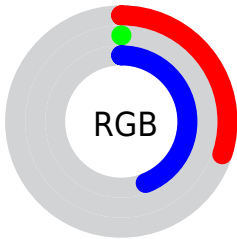

Distribution

- Red (30%)
- Green (0%)
- Blue (44%)