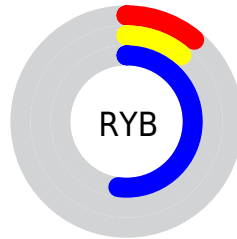

## Conversions Part 2

<b>Format</b>	<b>Color</b>
<b>R<sub>YB</sub></b>	28, 28, 133
Decimal	1842309
CIE <sub>Lab</sub>	19.00, 37.63, -57.64
CIE <sub>LCh</sub>	19, 68.838, 303.137
Yxy	2.7468, 0.1686, 0.0910
Android (android.graphics.Color)	4280032389 (0xFF1C1C85)
YUV	39.9700, 45.8638, -10.4977
Hunter-Lab	16.5735, 25.8404, -68.3716

# Details

The CIELCh color **19, 68.838, 303.137** is a dark color, and the websafe version is hex **333399**. A complement of this color would be **54, 53.523, 103.461**, and the grayscale version is **16, 0.003, 296.813**.

A 20% lighter version of the original color is **39, 68.411, 303.027**, and **6, 57.448, 305.511** is the 20% darker color. If you saturate the color by 10%, you get **16, 76.236, 304.865**, and if you desaturate by 10%, it is **23, 59.949, 301.060**.

# Distribution

- Red (11%)
- Green (11%)
- Blue (52%)

- Red (11%)
- Yellow (11%)
- Blue (52%)

- Cyan (79%)
- Magenta (79%)
- Yellow (0%)
- Black (48%)

- Cyan (89%)
- Magenta (89%)
- Yellow (48%)
- Black (0%)