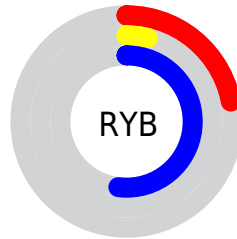

- Red (22%)
- Yellow (4%)
- Blue (52%)