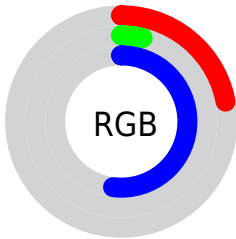

Distribution

- Red (22%)
- Green (4%)
- Blue (52%)