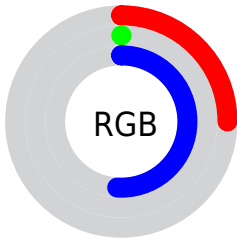

Distribution

- Red (25%)
- Green (0%)
- Blue (51%)