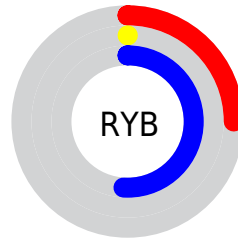

- Red (25%)
- Yellow (0%)
- Blue (51%)