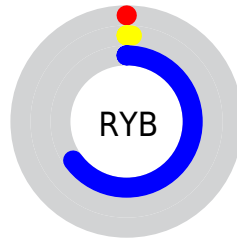

- Red (0%)
- Yellow (1%)
- Blue (65%)