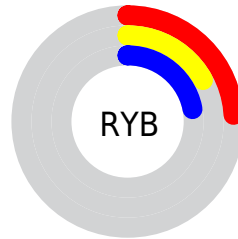

# Details

The CIELCh color **20, 12.346, 336.871** is a dark color, and the websafe version is hex **333333**. A complement of this color would be **24, 12.207, 152.787**, and the grayscale version is **21, 0.004, 296.813**.

A 20% lighter version of the original color is **40, 12.192, 336.957**, and **2, 8.747, 341.722** is the 20% darker color. If you saturate the color by 10%, you get **18, 16.313, 337.593**, and if you desaturate by 10%, it is **22, 8.319, 336.192**.

# Distribution

Red (24%)

Green (17%)

Blue (22%)

Red (24%)

Yellow (17%)

Blue (22%)

Cyan (0%)

Magenta (31%)

Yellow (10%)

Black (76%)

Cyan (76%)

Magenta (83%)

Yellow (78%)