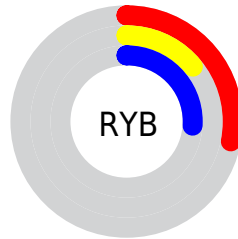

## Conversions Part 2

<b>Format</b>	<b>Color</b>
<b>R<sub>YB</sub></b>	71, 36, 66
Decimal	4662338
CIE <sub>Lab</sub>	20.00, 21.68, -11.87
CIE <sub>LCh</sub>	20, 24.715, 331.298
Yxy	2.9891, 0.3313, 0.2354
Android (android.graphics.Color)	4282852418 (0xFF472442)
YUV	49.8850, 7.9447, 18.5179
Hunter-Lab	17.2889, 13.1675, -6.7645

# Details

The CIELCh color **20, 24.715, 331.298** is a dark color, and the websafe version is hex **663366**. A complement of this color would be **27, 24.753, 144.974**, and the grayscale version is **21, 0.004, 296.813**.

A 20% lighter version of the original color is **40, 24.567, 330.957**, and **3, 17.083, 334.141** is the 20% darker color. If you saturate the color by 10%, you get **18, 29.178, 331.857**, and if you desaturate by 10%, it is **22, 19.908, 330.739**.

# Distribution

-  Red (28%)
-  Green (14%)
-  Blue (26%)

-  Red (28%)
-  Yellow (14%)
-  Blue (26%)

-  Cyan (0%)
-  Magenta (49%)
-  Yellow (7%)
-  Black (72%)

-  Cyan (72%)
-  Magenta (86%)
-  Yellow (74%)