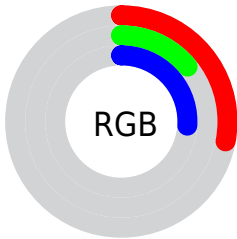

Distribution

- Red (28%)
- Green (14%)
- Blue (26%)