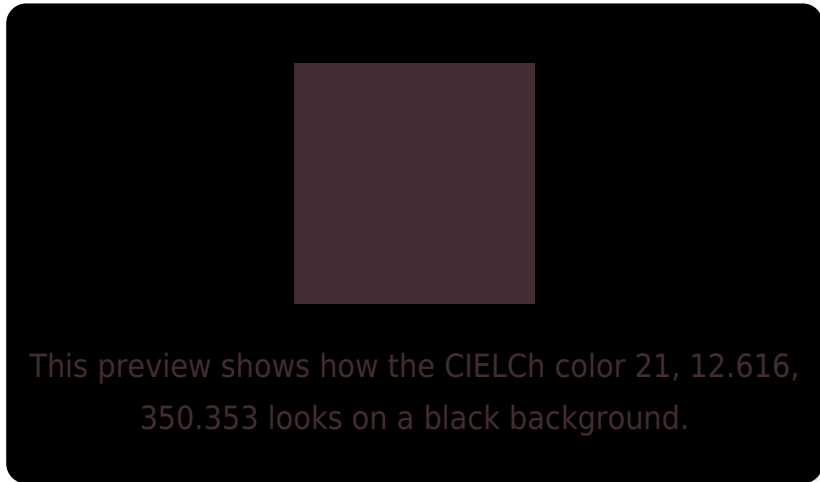

## White Background

This preview shows how the CIE LCh color 21, 12.616, 350.353 looks on a white background.

# Black Background