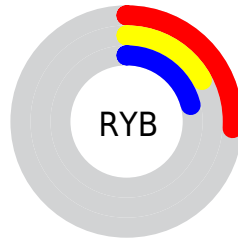

## Conversions Part 2

Format	Color
<a href="#">RYB</a>	<a href="#">67, 44, 54</a>
Decimal	<a href="#">4402230</a>
CIELab	<a href="#">21.00, 12.44, -2.11</a>
CIElCh	<a href="#">21, 12.616, 350.353</a>
Yxy	<a href="#">3.2451, 0.3511, 0.2949</a>
Android (android.graphics.Color)	<a href="#">4282592310 (0xFF432C36)</a>
YUV	<a href="#">52.0170, 0.9776, 13.1401</a>
Hunter-Lab	<a href="#">18.0142, 6.7605, -0.2144</a>

# Details

The CIELCh color **21, 12.616, 350.353** is a dark color, and the websafe version is hex **333333**. A complement of this color would be **26, 11.985, 164.401**, and the grayscale version is **22, 0.004, 296.813**.

A 20% lighter version of the original color is **41, 12.792, 350.037**, and **2, 10.312, 356.385** is the 20% darker color. If you saturate the color by 10%, you get **19, 16.321, 351.510**, and if you desaturate by 10%, it is **23, 8.881, 349.338**.

# Distribution

- Red (26%)
- Green (17%)
- Blue (21%)

- Red (26%)
- Yellow (17%)
- Blue (21%)

- Cyan (0%)
- Magenta (34%)
- Yellow (19%)
- Black (74%)

- Cyan (74%)
- Magenta (83%)
- Yellow (79%)