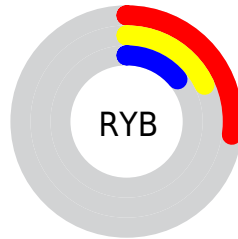

## Conversions Part 2

Format	Color
<a href="#">RYB</a>	<a href="#">70, 47, 35</a>
Decimal	<a href="#">4598819</a>
CIELab	<a href="#">21.00, 10.76, 10.75</a>
CIElCh	<a href="#">21, 15.211, 44.968</a>
Yxy	<a href="#">3.2451, 0.4156, 0.3594</a>
Android (android.graphics.Color)	<a href="#">4282788899 (0xFF462C23)</a>
YUV	<a href="#">50.7480, -7.7638, 16.8840</a>
Hunter-Lab	<a href="#">18.0142, 5.6518, 5.9246</a>

# Details

The CIELCh color **21, 15.211, 44.968** is a dark color, and the websafe version is hex **663333**. A complement of this color would be **24, 11.183, 230.558**, and the grayscale version is **21, 0.004, 296.813**.

A 20% lighter version of the original color is **41, 15.402, 46.261**, and **2, 9.436, 19.405** is the 20% darker color. If you saturate the color by 10%, you get **19, 18.909, 45.028**, and if you desaturate by 10%, it is **23, 11.732, 45.044**.

# Distribution

-  Red (27%)
-  Green (17%)
-  Blue (14%)

-  Red (27%)
-  Yellow (18%)
-  Blue (14%)

-  Cyan (0%)
-  Magenta (37%)
-  Yellow (50%)
-  Black (72%)

-  Cyan (72%)
-  Magenta (83%)
-  Yellow (86%)