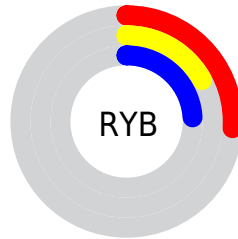

## Conversions Part 2

<b>Format</b>	<b>Color</b>
<b>RYB</b>	67, 43, 60
Decimal	4401980
CIELab	21.00, 14.32, -6.31
CIELCh	21, 15.643, 336.224
Yxy	3.2451, 0.3347, 0.2721
Android (android.graphics.Color)	4282592060 (0xFF432B3C)
YUV	52.1140, 3.8878, 13.0550
Hunter-Lab	18.0142, 8.0287, -2.8207

# Details

The CIELCh color **21, 15.643, 336.224** is a dark color, and the websafe version is hex **333333**. A complement of this color would be **26, 15.483, 151.379**, and the grayscale version is **22, 0.004, 296.813**.

A 20% lighter version of the original color is **41, 15.556, 337.280**, and **2, 12.477, 339.309** is the 20% darker color. If you saturate the color by 10%, you get **19, 19.887, 336.952**, and if you desaturate by 10%, it is **23, 11.279, 335.539**.

# Distribution

- Red (26%)
- Green (17%)
- Blue (24%)

- Red (26%)
- Yellow (17%)
- Blue (24%)

- Cyan (0%)
- Magenta (36%)
- Yellow (10%)
- Black (74%)

- Cyan (74%)
- Magenta (83%)
- Yellow (76%)