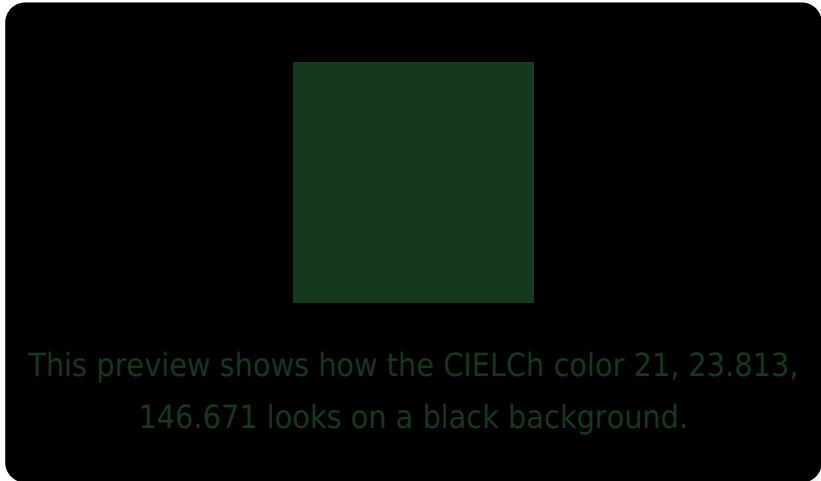

## White Background

This preview shows how the CIELCh color 21, 23.813, 146.671 looks on a white background.

# Black Background