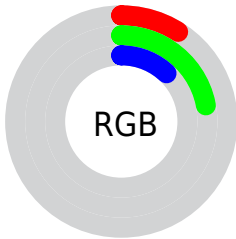

Distribution

- Red (9%)
- Green (22%)
- Blue (12%)