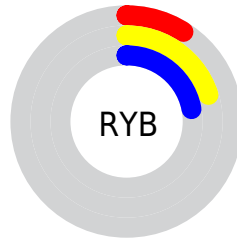

## Conversions Part 2

Format	Color
<a href="#">RYB</a>	<a href="#">22, 50, 57</a>
Decimal	<a href="#">1456414</a>
CIELab	<a href="#">21.00, -19.90, 13.08</a>
CIELCh	<a href="#">21, 23.813, 146.671</a>
Yxy	<a href="#">3.2451, 0.2918, 0.4578</a>
Android (android.graphics.Color)	<a href="#">4279646494 (0xFF16391E)</a>
YUV	<a href="#">43.4570, -6.6343, -18.8178</a>
Hunter-Lab	<a href="#">18.0142, -11.0331, 6.7689</a>

# Details

The CIELCh color **21, 23.813, 146.671** is a dark color, and the websafe version is hex **003300**. A complement of this color would be **14, 23.768, 335.143**, and the grayscale version is **18, 0.003, 296.813**.

A 20% lighter version of the original color is **41, 23.642, 146.913**, and **1, 2.462, 144.443** is the 20% darker color. If you saturate the color by 10%, you get **21, 27.266, 145.483**, and if you desaturate by 10%, it is **21, 20.135, 147.734**.

# Distribution

- Red (9%)
- Green (22%)
- Blue (12%)

- Red (9%)
- Yellow (20%)
- Blue (22%)

- Cyan (61%)
- Magenta (0%)
- Yellow (47%)
- Black (77%)

- Cyan (91%)
- Magenta (77%)
- Yellow (88%)