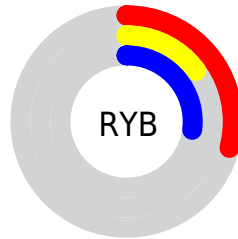

## Conversions Part 2

<b>Format</b>	<b>Color</b>
<b>R<sub>Y</sub>B</b>	75, 37, 69
Decimal	4924741
CIE Lab	21.00, 23.16, -12.35
CIE LCh	21, 26.248, 331.944
Yxy	3.2451, 0.3337, 0.2337
Android (android.graphics.Color)	4283114821 (0xFF4B2545)
YUV	52.0100, 8.3761, 20.1622
Hunter-Lab	18.0142, 14.3826, -7.1619

# Details

The CIELCh color **21, 26.248, 331.944** is a dark color, and the websafe version is hex **663366**. A complement of this color would be **28, 26.293, 145.252**, and the grayscale version is **22, 0.004, 296.813**.

A 20% lighter version of the original color is **41, 26.334, 332.252**, and **4, 19.656, 335.163** is the 20% darker color. If you saturate the color by 10%, you get **19, 30.790, 332.530**, and if you desaturate by 10%, it is **23, 21.315, 331.362**.

# Distribution

- Red (29%)
- Green (15%)
- Blue (27%)

- Red (29%)
- Yellow (15%)
- Blue (27%)

- Cyan (0%)
- Magenta (51%)
- Yellow (8%)
- Black (71%)

- Cyan (71%)
- Magenta (86%)
- Yellow (73%)