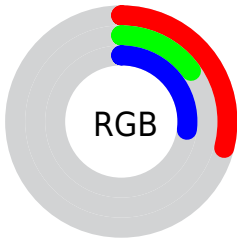

Distribution

- Red (29%)
- Green (15%)
- Blue (27%)