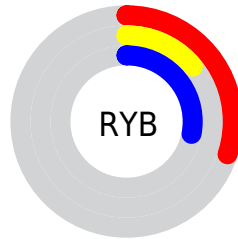

## Conversions Part 2

<b>Format</b>	<b>Color</b>
<b>R<sub>YB</sub></b>	77, 35, 71
Decimal	5055303
CIE Lab	21.00, 25.49, -13.76
CIE LCh	21, 28.967, 331.631
Yxy	3.2451, 0.3340, 0.2253
Android (android.graphics.Color)	4283245383 (0xFF4D2347)
YUV	51.6620, 9.5336, 22.2214
Hunter-Lab	18.0142, 16.1579, -8.2875

# Details

The CIELCh color **21, 28.967, 331.631** is a dark color, and the websafe version is hex **663366**. A complement of this color would be **29, 29.098, 144.365**, and the grayscale version is **22, 0.004, 296.813**.

A 20% lighter version of the original color is **41, 28.786, 331.118**, and **4, 21.803, 334.904** is the 20% darker color. If you saturate the color by 10%, you get **19, 33.446, 332.197**, and if you desaturate by 10%, it is **23, 24.009, 331.064**.

# Distribution

- Red (30%)
- Green (14%)
- Blue (28%)

- Red (30%)
- Yellow (14%)
- Blue (28%)

- Cyan (0%)
- Magenta (54%)
- Yellow (8%)
- Black (70%)

- Cyan (70%)
- Magenta (86%)
- Yellow (72%)