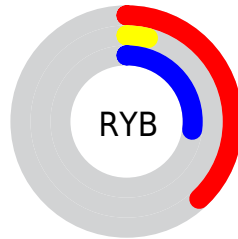

- Red (38%)
- Yellow (4%)
- Blue (27%)