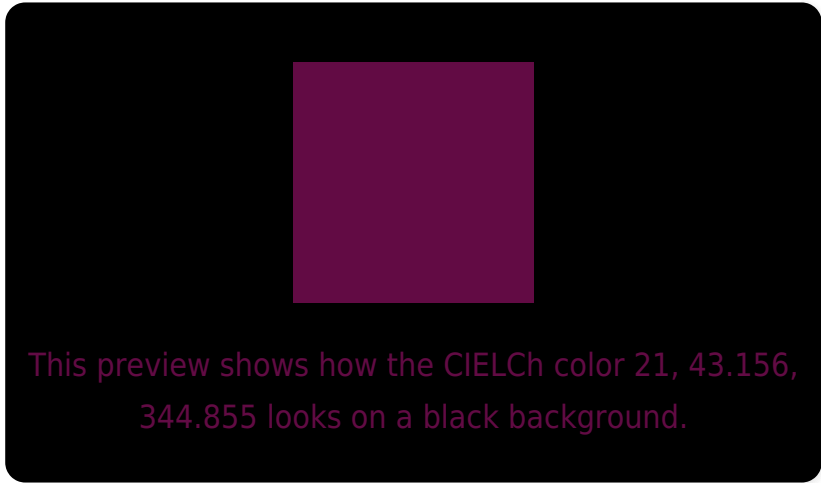

## White Background

This preview shows how the CIE LCh color 21, 43.156, 344.855 looks on a white background.

## Color Contrast Check

Large Text (above 18pt) WCAG AA ✓ Pass

Any Text WCAG AA ✓ Pass

Large Text (above 18pt) WCAG AAA ✓ Pass

Any Text WCAG AAA ✓ Pass

# Black Background