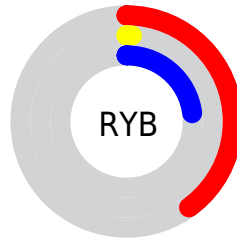

- Red (40%)
- Yellow (1%)
- Blue (23%)