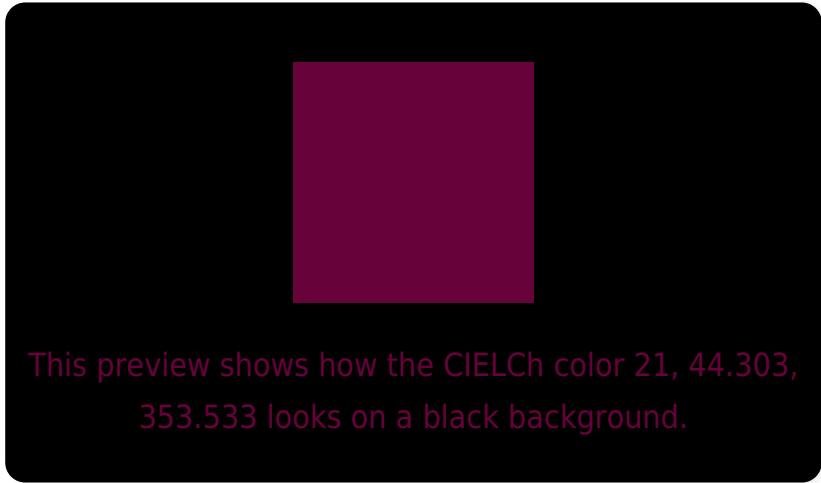

## White Background

This preview shows how the CIE LCh color 21, 44.303, 353.533 looks on a white background.

## Color Contrast Check

Large Text (above 18pt) WCAG AA ✓ Pass

Any Text WCAG AA ✓ Pass

Large Text (above 18pt) WCAG AAA ✓ Pass

Any Text WCAG AAA ✓ Pass

# Black Background