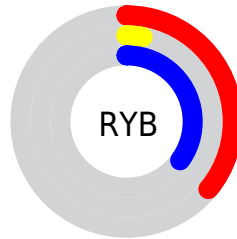

- Red (36%)
- Yellow (3%)
- Blue (35%)