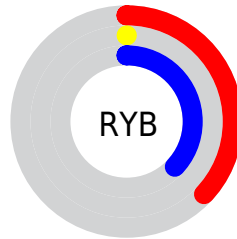

- Red (37%)
- Yellow (0%)
- Blue (37%)