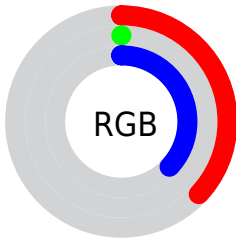

Distribution

- Red (37%)
- Green (0%)
- Blue (37%)