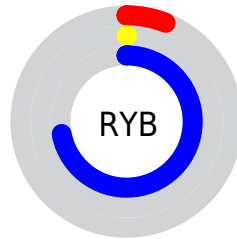

- Red (6%)
- Yellow (0%)
- Blue (72%)