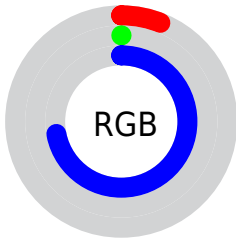

Distribution

- Red (6%)
- Green (0%)
- Blue (72%)