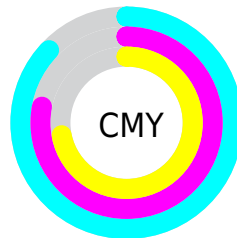

A 20% lighter version of the original color is **42, 12.526, 249.650**, and **3, 10.465, 273.321** is the 20% darker color. If you saturate the color by 10%, you get **21, 14.752, 253.832**, and if you desaturate by 10%, it is **23, 10.600, 249.217**.

# Distribution

-  Red (13%)
-  Green (22%)
-  Blue (27%)

-  Red (13%)
-  Yellow (18%)
-  Blue (27%)

-  Cyan (54%)
-  Magenta (21%)
-  Yellow (0%)
-  Black (72%)

-  Cyan (87%)
-  Magenta (78%)
-  Yellow (72%)

# Brightness & Saturation Gradients

These gradients show how the CIELCh color 22, 12.738, 251.326 changes by changing the brightness by 10 percent. The first figure shows a shift by +10% for each color and the second figure -10%.