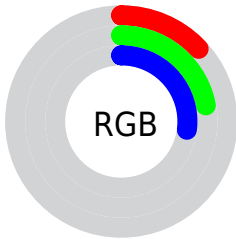

Distribution

- Red (13%)
- Green (22%)
- Blue (27%)