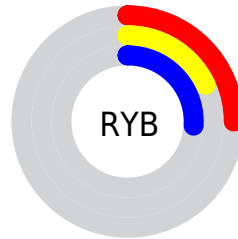

## Conversions Part 2

Format	Color
<a href="#">RYB</a>	<a href="#">65, 47, 67</a>
Decimal	<a href="#">4271939</a>
CIELab	<a href="#">22.00, 12.39, -9.34</a>
CIElCh	<a href="#">22, 15.516, 322.983</a>
Yxy	<a href="#">3.5154, 0.3107, 0.2627</a>
Android (android.graphics.Color)	<a href="#">4282462019 (0xFF412F43)</a>
YUV	<a href="#">54.6620, 6.0826, 9.0664</a>
Hunter-Lab	<a href="#">18.7494, 6.7764, -4.9301</a>

# Details

The CIELCh color **22, 15.516, 322.983** is a dark color, and the websafe version is hex **333333**. A complement of this color would be **26, 15.429, 140.162**, and the grayscale version is **23, 0.004, 296.813**.

A 20% lighter version of the original color is **42, 15.558, 322.851**, and **2, 15.471, 322.812** is the 20% darker color. If you saturate the color by 10%, you get **20, 20.650, 323.393**, and if you desaturate by 10%, it is **24, 10.317, 322.555**.

# Distribution

 Red (25%)

 Green (18%)

 Blue (26%)

 Red (25%)

 Yellow (18%)

 Blue (26%)

 Cyan (3%)