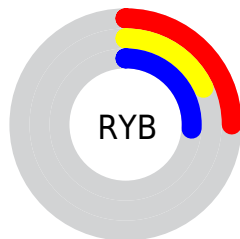

# Details

The CIELCh color **22, 16.313, 323.186** is a dark color, and the websafe version is hex **333333**. A complement of this color would be **26, 16.224, 140.210**, and the grayscale version is **23, 0.004, 296.813**.

A 20% lighter version of the original color is **42, 16.289, 323.007**, and **2, 15.471, 322.812** is the 20% darker color. If you saturate the color by 10%, you get **20, 21.478, 323.595**, and if you desaturate by 10%, it is **24, 11.070, 322.757**.

# Distribution

 Red (25%)

 Green (18%)

 Blue (26%)

 Red (25%)

 Yellow (18%)

 Blue (26%)

 Cyan (3%)

 Magenta (31%)

 Yellow (0%)

 Black (74%)

 Cyan (74%)

 Magenta (82%)

 Yellow (74%)