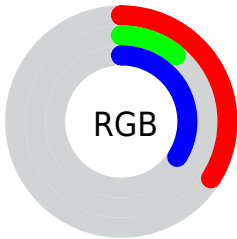

Distribution

- Red (34%)
- Green (11%)
- Blue (34%)