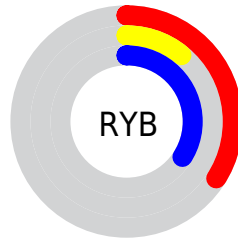

## Conversions Part 2

<b>Format</b>	<b>Color</b>
<b>R<sub>YB</sub></b>	87, 27, 87
Decimal	5708631
CIE <sub>Lab</sub>	22.00, 36.03, -22.90
CIE <sub>LCh</sub>	22, 42.693, 327.562
Yxy	3.5154, 0.3195, 0.1851
Android (android.graphics.Color)	4283898711 (0xFF571B57)
YUV	51.7800, 17.3635, 30.8879
Hunter-Lab	18.7494, 24.9484, -16.6245

# Details

The CIELCh color  $22, 42.693, 327.562$  is a dark color, and the websafe version is hex  $663366$ . A complement of this color would be  $32, 43.245, 138.859$ , and the grayscale version is  $22, 0.004, 296.813$ .

A 20% lighter version of the original color is  $42, 42.625, 327.682$ , and  $6, 31.265, 327.845$  is the 20% darker color. If you saturate the color by 10%, you get  $21, 46.837, 327.842$ , and if you desaturate by 10%, it is  $24, 37.641, 327.214$ .

# Distribution

-  Red (34%)
-  Green (11%)
-  Blue (34%)

-  Red (34%)
-  Yellow (11%)
-  Blue (34%)

-  Cyan (0%)
-  Magenta (69%)
-  Yellow (0%)
-  Black (66%)

-  Cyan (66%)
-  Magenta (89%)
-  Yellow (66%)