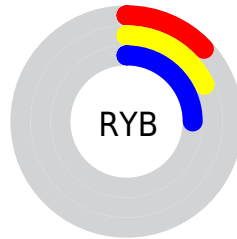

## Conversions Part 2

Format	Color
<a href="#">RYB</a>	<a href="#">34, 47, 63</a>
Decimal	<a href="#">2243391</a>
CIELab	<a href="#">23.00, -8.39, -5.52</a>
CIElCh	<a href="#">23, 10.039, 213.356</a>
Yxy	<a href="#">3.8003, 0.2552, 0.3130</a>
Android (android.graphics.Color)	<a href="#">4280433471 (0xFF223B3F)</a>
YUV	<a href="#">51.9810, 5.4324, -15.7693</a>
Hunter-Lab	<a href="#">19.4944, -5.7478, -2.2995</a>

# Details

The CIELCh color **23, 10.039, 213.356** is a dark color, and the websafe version is hex **003333**. A complement of this color would be **18, 13.545, 33.863**, and the grayscale version is **22, 0.004, 296.813**.

A 20% lighter version of the original color is **43, 10.154, 215.688**, and **4, 5.675, 225.736** is the 20% darker color. If you saturate the color by 10%, you get **22, 11.683, 213.903**, and if you desaturate by 10%, it is **24, 8.170, 212.973**.

# Distribution

- Red (13%)
- Green (23%)
- Blue (25%)

- Red (13%)
- Yellow (18%)
- Blue (25%)

- Cyan (46%)
- Magenta (6%)
- Yellow (0%)
- Black (75%)

- Cyan (87%)
- Magenta (77%)
- Yellow (75%)