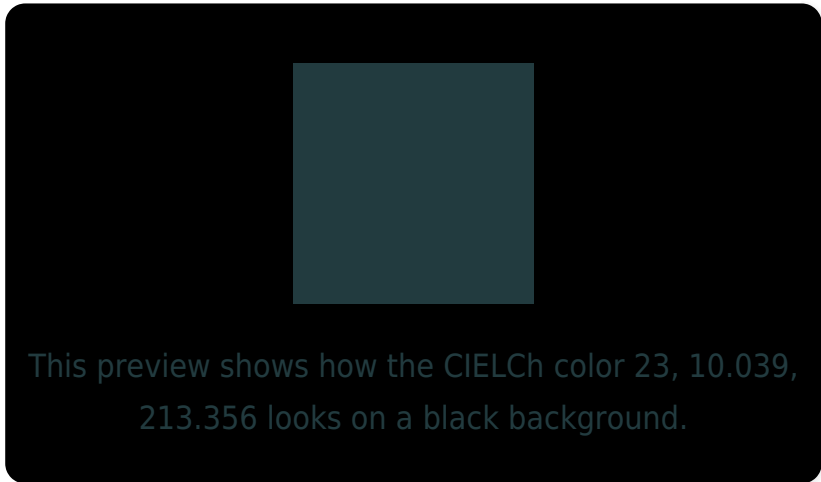

## White Background

This preview shows how the CIE LCh color 23, 10.039, 213.356 looks on a white background.

# Black Background