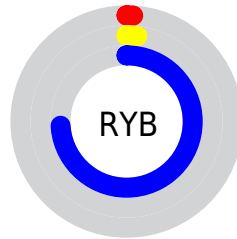

- Red (1%)
- Yellow (2%)
- Blue (74%)