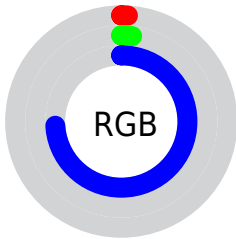

Distribution

- Red (1%)
- Green (2%)
- Blue (74%)