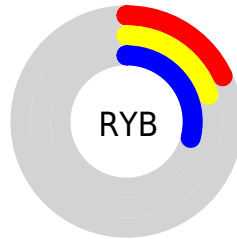

## Conversions Part 2

<b>Format</b>	<b>Color</b>
<b>R<sub>YB</sub></b>	45, 52, 73
Decimal	2963273
CIE Lab	23.00, 1.03, -12.43
CIE LCh	23, 12.473, 274.737
Yxy	3.8003, 0.2561, 0.2646
Android (android.graphics.Color)	4281153353 (0xFF2D3749)
YUV	54.0620, 9.3364, -7.9474
Hunter-Lab	19.4944, -0.4295, -7.2881

# Details

The CIELCh color **23, 12.473, 274.737** is a dark color, and the websafe version is hex **333333**. A complement of this color would be **27, 12.696, 84.719**, and the grayscale version is **23, 0.004, 296.813**.

A 20% lighter version of the original color is **43, 12.484, 274.574**, and **3, 12.723, 276.922** is the 20% darker color. If you saturate the color by 10%, you get **21, 15.827, 276.744**, and if you desaturate by 10%, it is **25, 9.159, 272.994**.

# Distribution

-  Red (18%)
-  Green (22%)
-  Blue (29%)

-  Red (18%)
-  Yellow (20%)
-  Blue (29%)

-  Cyan (38%)
-  Magenta (25%)
-  Yellow (0%)
-  Black (71%)

-  Cyan (82%)
-  Magenta (78%)
-  Yellow (71%)