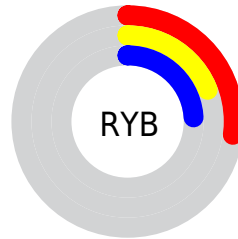

## Conversions Part 2

<b>Format</b>	<b>Color</b>
<b>R<sub>YB</sub></b>	69, 49, 62
Decimal	4534590
CIE <sub>Lab</sub>	23.00, 11.59, -4.61
CIE <sub>LCh</sub>	23, 12.473, 338.321
Yxy	3.8003, 0.3327, 0.2866
Android (android.graphics.Color)	4282724670 (0xFF45313E)
YUV	56.4620, 2.7302, 10.9958
Hunter-Lab	19.4944, 6.2827, -1.7073

# Details

The CIELCh color **23, 12.473, 338.321** is a dark color, and the websafe version is hex **333333**. A complement of this color would be **27, 12.302, 154.293**, and the grayscale version is **24, 0.004, 296.813**.

A 20% lighter version of the original color is **43, 12.673, 339.651**, and **3, 12.793, 337.842** is the 20% darker color. If you saturate the color by 10%, you get **21, 16.752, 339.096**, and if you desaturate by 10%, it is **25, 8.143, 337.599**.

# Distribution

Red (27%)

Green (19%)

Blue (24%)

Red (27%)

Yellow (19%)

Blue (24%)

Cyan (0%)