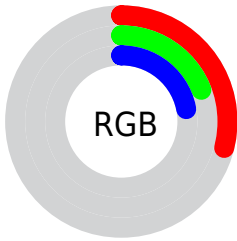

Distribution

- Red (29%)
- Green (19%)
- Blue (22%)