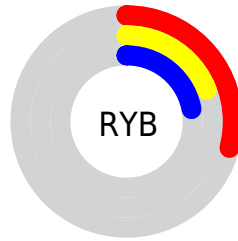

## Conversions Part 2

<b>Format</b>	<b>Color</b>
<b>RYB</b>	73, 48, 56
Decimal	4796472
CIELab	23.00, 12.79, -0.46
CIELCh	23, 12.803, 357.961
Yxy	3.8003, 0.3594, 0.3034
Android (android.graphics.Color)	4282986552 (0xFF493038)
YUV	56.3870, -0.1908, 14.5696
Hunter-Lab	19.4944, 7.1003, 0.8036

# Details

The CIELCh color **23, 12.803, 357.961** is a dark color, and the websafe version is hex **333333**. A complement of this color would be **29, 11.768, 171.550**, and the grayscale version is **24, 0.004, 296.813**.

A 20% lighter version of the original color is **43, 12.963, 356.732**, and **3, 13.262, 357.518** is the 20% darker color. If you saturate the color by 10%, you get **21, 16.669, 359.317**, and if you desaturate by 10%, it is **25, 8.954, 356.802**.

# Distribution

-  Red (29%)
-  Green (19%)
-  Blue (22%)

-  Red (29%)
-  Yellow (19%)
-  Blue (22%)

-  Cyan (0%)
-  Magenta (34%)
-  Yellow (23%)
-  Black (71%)

-  Cyan (71%)
-  Magenta (81%)
-  Yellow (78%)