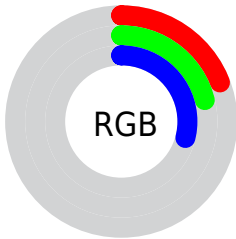

Distribution

- Red (19%)
- Green (21%)
- Blue (29%)