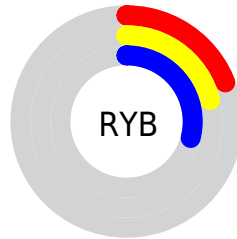

## Conversions Part 2

Format	Color
<a href="#">RYB</a>	<a href="#">48, 53, 74</a>
Decimal	<a href="#">3159626</a>
CIELab	<a href="#">23.00, 3.06, -13.13</a>
CIELCh	<a href="#">23, 13.483, 283.104</a>
Yxy	<a href="#">3.8003, 0.2597, 0.2589</a>
Android (android.graphics.Color)	<a href="#">4281349706 (0xFF30364A)</a>
YUV	<a href="#">54.4860, 9.6204, -5.6882</a>
Hunter-Lab	<a href="#">19.4944, 0.7961, -7.8459</a>

# Details

The CIELCh color **23, 13.483, 283.104** is a dark color, and the websafe version is hex **333333**. A complement of this color would be **29, 13.104, 94.737**, and the grayscale version is **23, 0.004, 296.813**.

A 20% lighter version of the original color is **43, 13.370, 282.444**, and **3, 13.320, 283.588** is the 20% darker color. If you saturate the color by 10%, you get **21, 17.562, 284.878**, and if you desaturate by 10%, it is **25, 9.511, 281.560**.

# Distribution

- Red (19%)
- Green (21%)
- Blue (29%)

- Red (19%)
- Yellow (21%)
- Blue (29%)

- Cyan (35%)
- Magenta (27%)
- Yellow (0%)
- Black (71%)

- Cyan (81%)
- Magenta (79%)
- Yellow (71%)