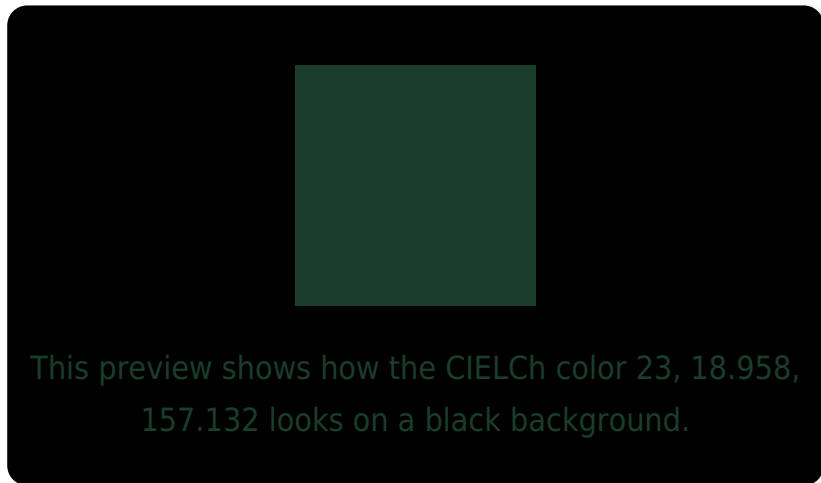

## White Background

This preview shows how the CIE LCh color 23, 18.958, 157.132 looks on a white background.

# Black Background