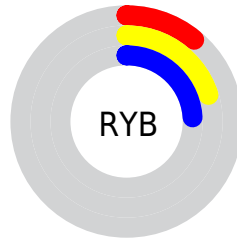

## Conversions Part 2

Format	Color
<a href="#">RYB</a>	<a href="#">27, 50, 61</a>
Decimal	<a href="#">1785131</a>
CIELab	<a href="#">23.00, -17.47, 7.37</a>
CIELCh	<a href="#">23, 18.958, 157.132</a>
Yxy	<a href="#">3.8003, 0.2788, 0.4077</a>
Android (android.graphics.Color)	<a href="#">4279975211 (0xFF1B3D2B)</a>
YUV	<a href="#">48.7820, -2.8505, -19.1028</a>
Hunter-Lab	<a href="#">19.4944, -10.3173, 4.7610</a>

# Details

The CIELCh color **23, 18.958, 157.132** is a dark color, and the websafe version is hex **003333**. A complement of this color would be **16, 19.807, 346.921**, and the grayscale version is **20, 0.004, 296.813**.

A 20% lighter version of the original color is **43, 19.388, 156.656**, and **4, 9.813, 144.443** is the 20% darker color. If you saturate the color by 10%, you get **23, 22.000, 155.881**, and if you desaturate by 10%, it is **23, 15.733, 158.250**.

# Distribution

- Red (11%)
- Green (24%)
- Blue (17%)

- Red (11%)
- Yellow (20%)
- Blue (24%)

- Cyan (55%)
- Magenta (0%)
- Yellow (29%)
- Black (76%)

- Cyan (89%)
- Magenta (76%)
- Yellow (83%)