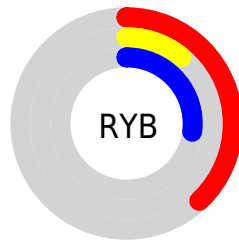

## Conversions Part 2

<b>Format</b>	<b>Color</b>
<b>R<sub>YB</sub></b>	97, 28, 69
Decimal	6364229
CIE <sub>Lab</sub>	23.00, 35.50, -8.97
CIE <sub>LCh</sub>	23, 36.612, 345.823
Yxy	3.8003, 0.3951, 0.2340
Android (android.graphics.Color)	4284554309 (0xFF611C45)
YUV	53.3050, 7.7376, 38.3205
Hunter-Lab	19.4944, 24.6462, -4.6749

# Details

The CIELCh color **23, 36.612, 345.823** is a dark color, and the websafe version is hex **660033**. A complement of this color would be **36, 36.146, 151.393**, and the grayscale version is **22, 0.004, 296.813**.

A 20% lighter version of the original color is **43, 36.805, 345.809**, and **6, 26.671, 351.623** is the 20% darker color. If you saturate the color by 10%, you get **21, 39.764, 347.475**, and if you desaturate by 10%, it is **25, 32.533, 344.442**.

# Distribution

- Red (38%)
- Green (11%)
- Blue (27%)

- Red (38%)
- Yellow (11%)
- Blue (27%)

- Cyan (0%)
- Magenta (71%)
- Yellow (29%)
- Black (62%)

- Cyan (62%)
- Magenta (89%)
- Yellow (73%)