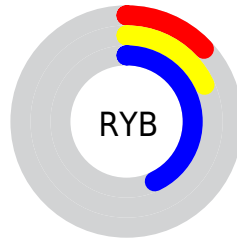

## Conversions Part 2

Format	Color
R <sub>Y</sub> B	32, 47, 109
Decimal	2110317
CIE Lab	23.00, 13.63, -36.08
CIE LCh	23, 38.570, 290.690
Yxy	3.8003, 0.1952, 0.1626
Android (android.graphics.Color)	4280300397 (0xFF20336D)
YUV	51.9310, 28.1350, -17.4795
Hunter-Lab	19.4944, 7.6718, -32.0147

# Details

The CIELCh color **23, 38.570, 290.690** is a dark color, and the websafe version is hex **333366**. A complement of this color would be **39, 35.219, 89.012**, and the grayscale version is **22, 0.004, 296.813**.

A 20% lighter version of the original color is **43, 38.495, 290.530**, and **4, 38.966, 299.042** is the 20% darker color. If you saturate the color by 10%, you get **20, 44.685, 293.620**, and if you desaturate by 10%, it is **26, 32.612, 287.997**.

# Distribution

-  Red (13%)
-  Green (20%)
-  Blue (43%)

-  Red (13%)
-  Yellow (18%)
-  Blue (43%)

-  Cyan (70%)
-  Magenta (53%)
-  Yellow (0%)
-  Black (57%)

-  Cyan (87%)
-  Magenta (80%)
-  Yellow (57%)